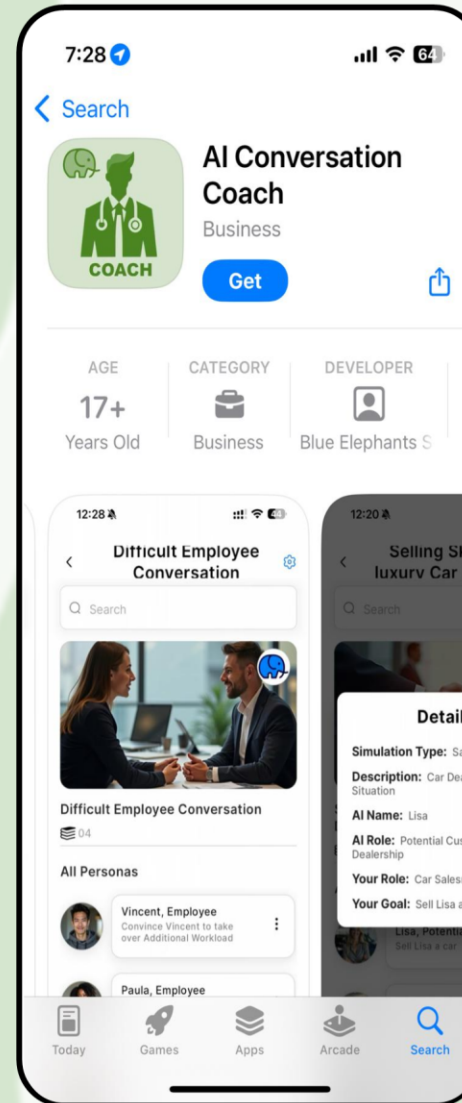

Step 1: Download AI Conversation Coach