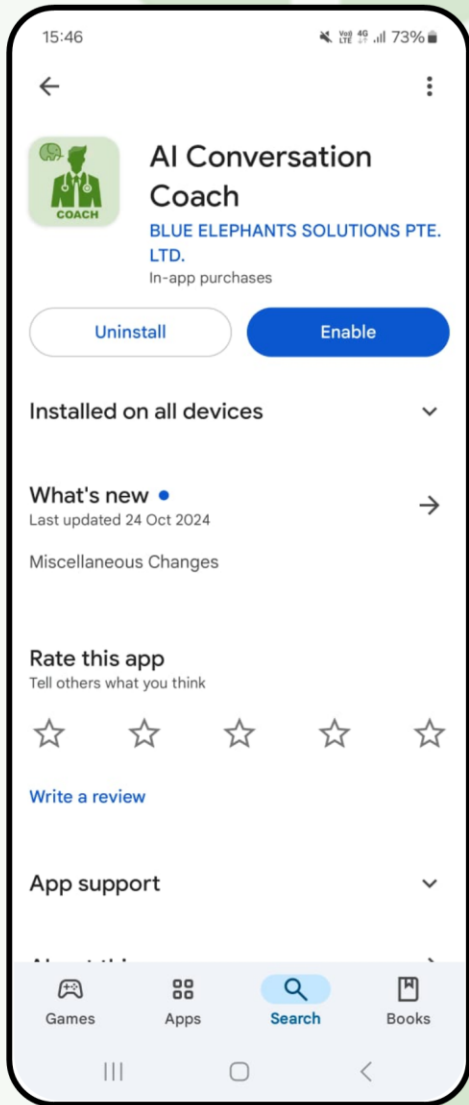

Step 1: Download AI Conversation Coach